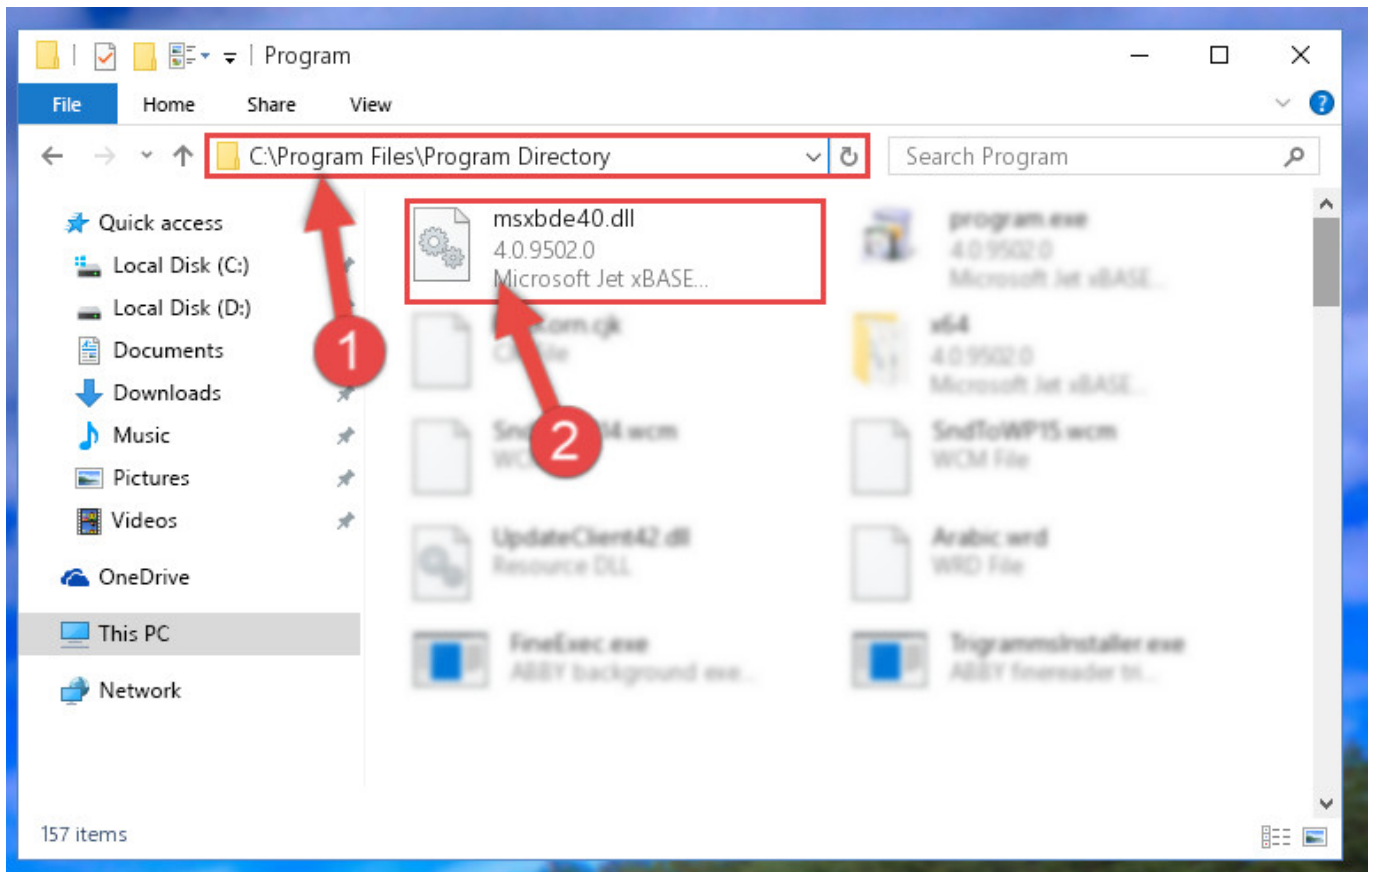

Download from  
**Dreamstime.com**

This watermarked comp image is for previewing purposes only.

ID 35103813

© Yulia Gapeenko | Dreamstime.com

[Inno Setup Bde Install](#)

[Inno Setup Bde Install](#)

Download from  
**Dreamstime.com**